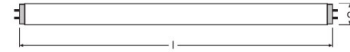

L 18 W/76

Codice prodotto 4050300010519

	G13
	590,0 mm
	26,0 mm
	–
	18,00 W
	750 lm
	–
	–
	750 lm
	750 lm
	–
	–
	NATURA
	–
	20000 h
	–
	57 V
	–

	–
	–
	–
	–
	–
	4,5 mg
	B
	23 kWh/1000h