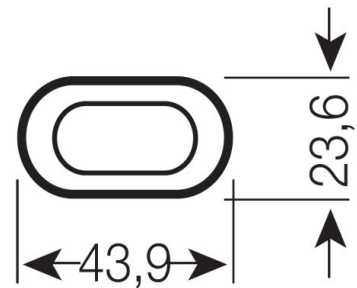

DULUX L 18 W/827 2G11

Codice prodotto 4050300010748

	2G11
	217,0 mm
	17,5 mm
	–
	18,00 W
	1200 lm
	–
	–
	1200 lm
	1200 lm
	–
	2700 K
	LUMILUX INTERNA
	≥80
	20000 h
	Si
	–
	–

	–
	–
	–
	–
	–
	2,3 mg
	A
	20 kWh/1000h