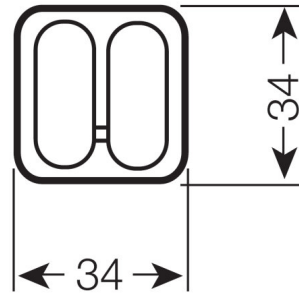

DULUX D/E 10 W/827

Codice prodotto 4050300012124

	G24q-1
	103,0 mm
	12,0 mm
	–
W	10,00 W
lm	600 lm
	–
	–
	600 lm
	600 lm
cd	–
K	2700 K
COLOUR	LUMILUX INTERNA
R_a	≥80
t [h]	20000 h
	Si
V	–
Hz	–

	–
	–
	–
	–
	–
Hg	1,3 mg
	A
	11 kWh/1000h