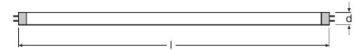

## HO 24 W/827

Codice prodotto 4050300646077

	G5
	549,0 mm
	16,0 mm
	–
	24,00 W
	1750 lm
	–
	2000 lm
	1750 lm
	1750 lm
	–
	2700 K
	LUMILUX INTERNA
	≥80
	24000 h
	Si
	77 V
	–

	–
	–
	–
	–
	–
	1,7 mg
	A
	25 kWh/1000h