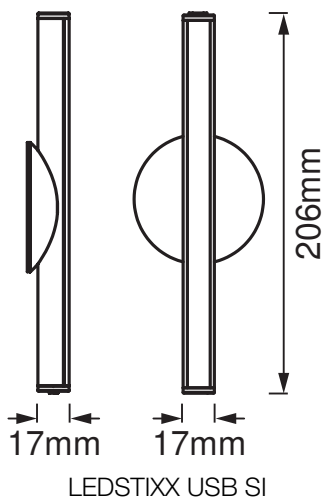

TECHNICAL DATA

Electrical data

Nominal wattage	3.00 W
Nominal voltage	5 V
Nominal current	600.000 mA
Protection class	III
Operating mode	Battery

Photometrical data

Luminous flux	150 lm
Luminous efficacy	50 lm/W
Color temperature	4000 K
Light color (designation)	Cool White
Standard deviation of color matching	6 sdcn
Photobiological safety group acc. to EN62778	RG0
Photobiological safety group acc. to EN62471	RG0
Beam angle	110 °

Dimensions & Weight

Length	206.00 mm
Width	17.00 mm
Height	17.00 mm
Product weight	86.00 g
Cable length	15.0 mm

Materials & Colors

Product color	Silver
Housing color	Silver
Body material	Aluminum
Cover material	Polycarbonate (PC)
Light emitting surface material	Polycarbonate (PC)
Glow Wire Test according to IEC 60695-2-12	650 °C
Mercury content	0.0 mg